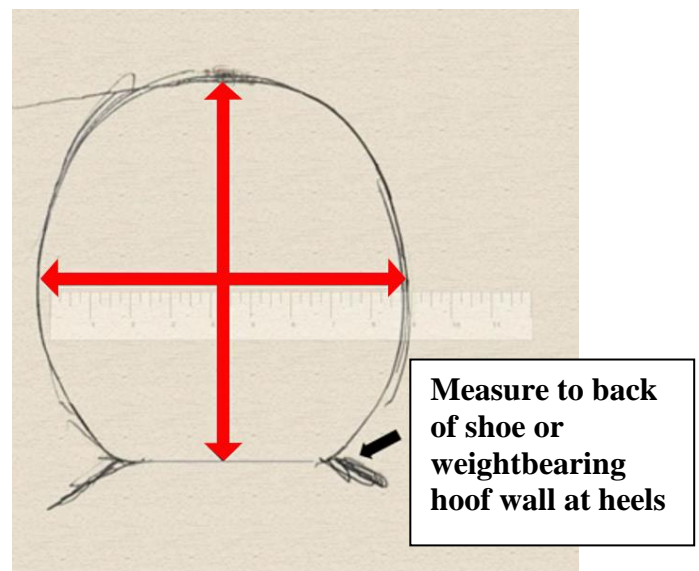

## Soft Ride Measuring

- Properly measuring and fitting your horse for Soft Ride boots ensures they have maximum therapeutic effect and reduces the risk of the boots falling off or causing rubs.
- It is best to measure the hooves shortly after they have been trimmed, this will help ensure the boot is not too big. Regular hoof trimming every 5-6 weeks is ideal for horses with hoof issues, with a maximum of 8 weeks.
- Measure each foot individually, as some horses require two different sizes. Some horses may fall in between sizes.
- Please consult the attending veterinarian for sizing recommendations after measuring.
- After receiving the boots- hold the gel orthotic up to the bottom of the hoof. It should overlap the hoof by up to 1/8<sup>th</sup> on either side. If the foot overlaps the gel in length or width, then the boot is too small.

**Step 1: Pick out and clean the hooves intended for measuring**

**Step 2: Place the hoof squarely on a sturdy piece of paper or cardboard**

**Step 3: Using a pencil or pen, trace each hoof individually. Trace around the back of the hoof including the whole ground-bearing surface. Keep tracing close to the hoof wall or shoe.**